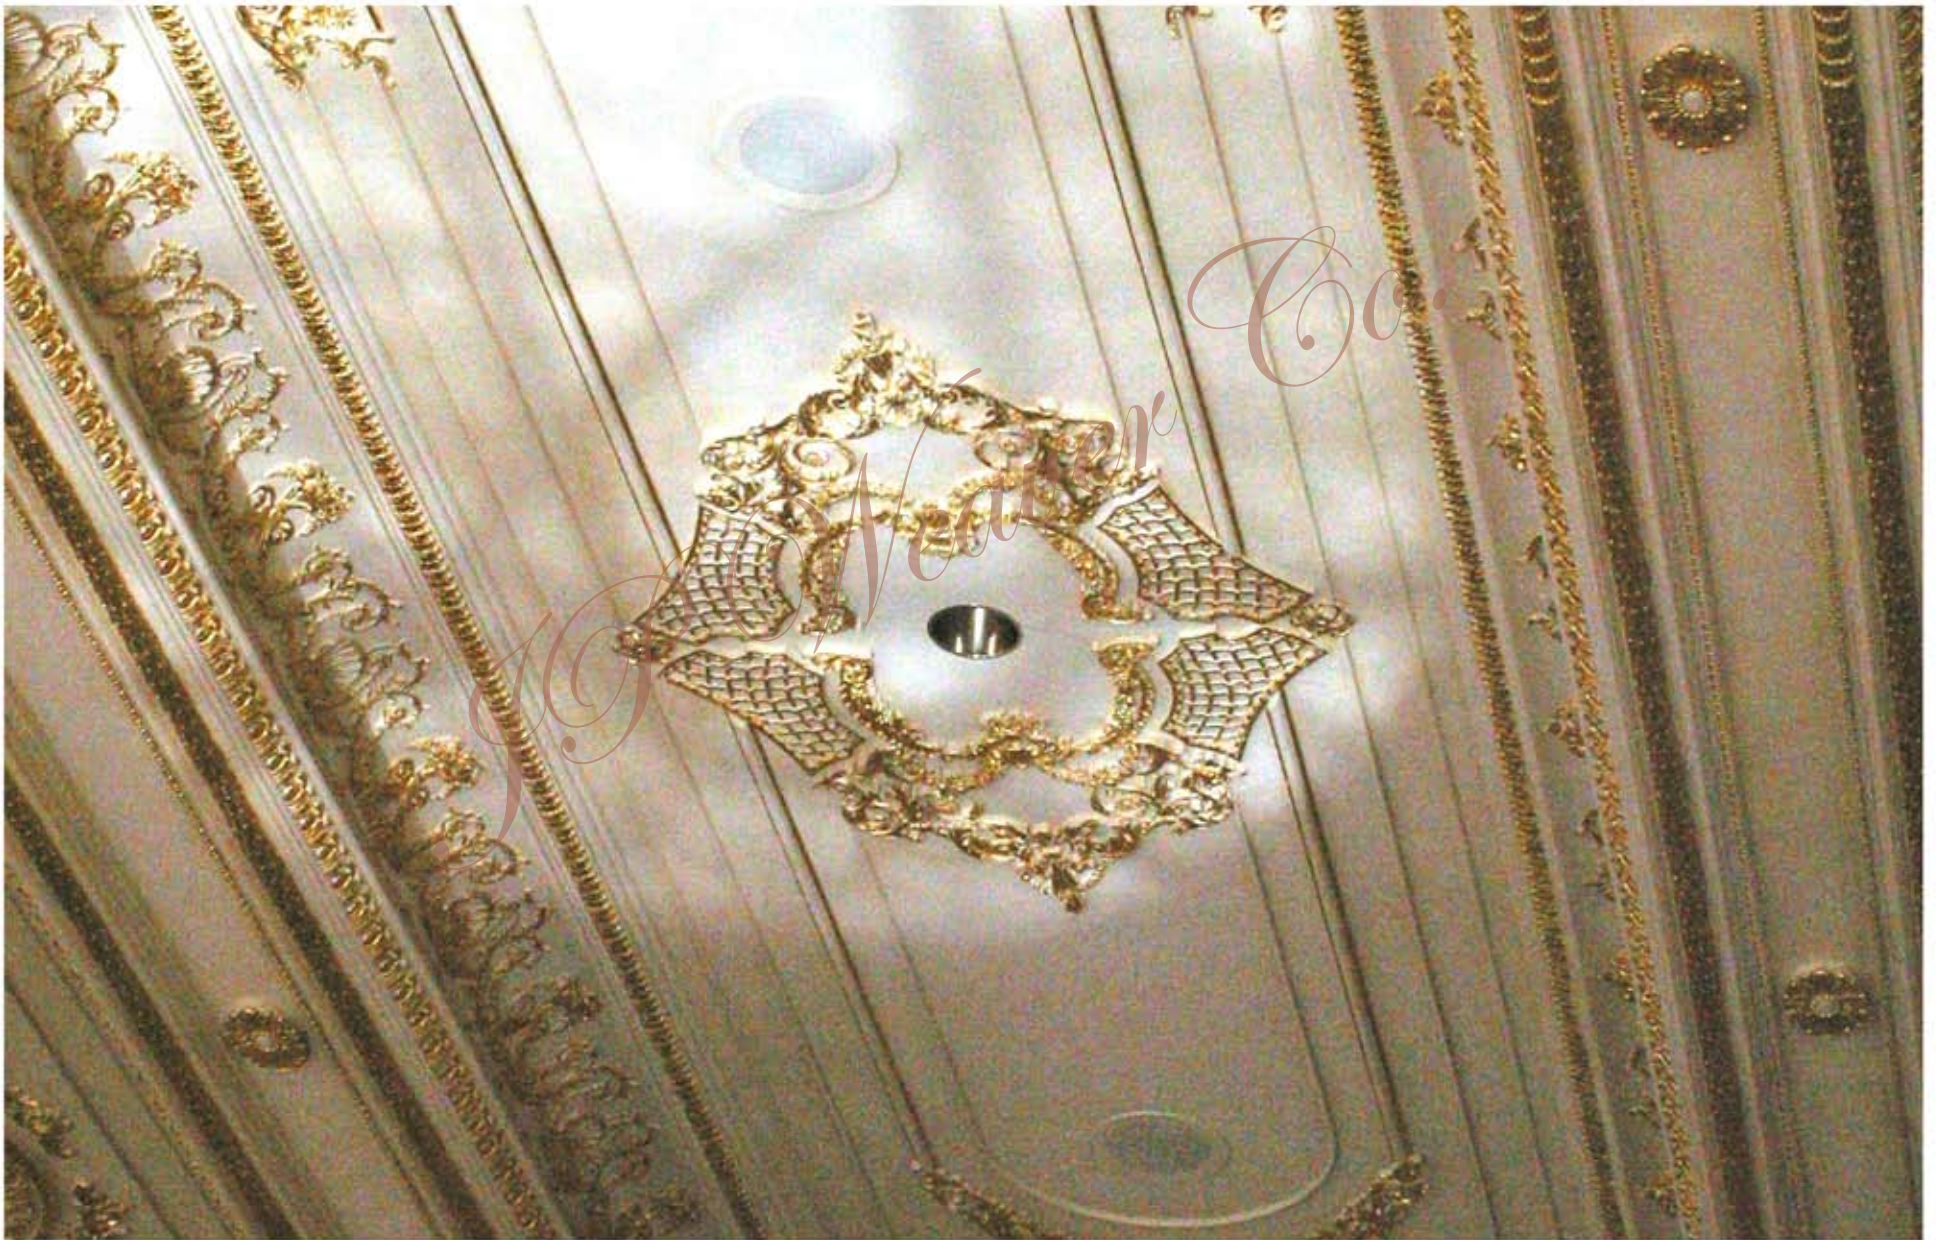

JP Weaver Company

Master Design Gallery ~ Ceiling Center Design #21